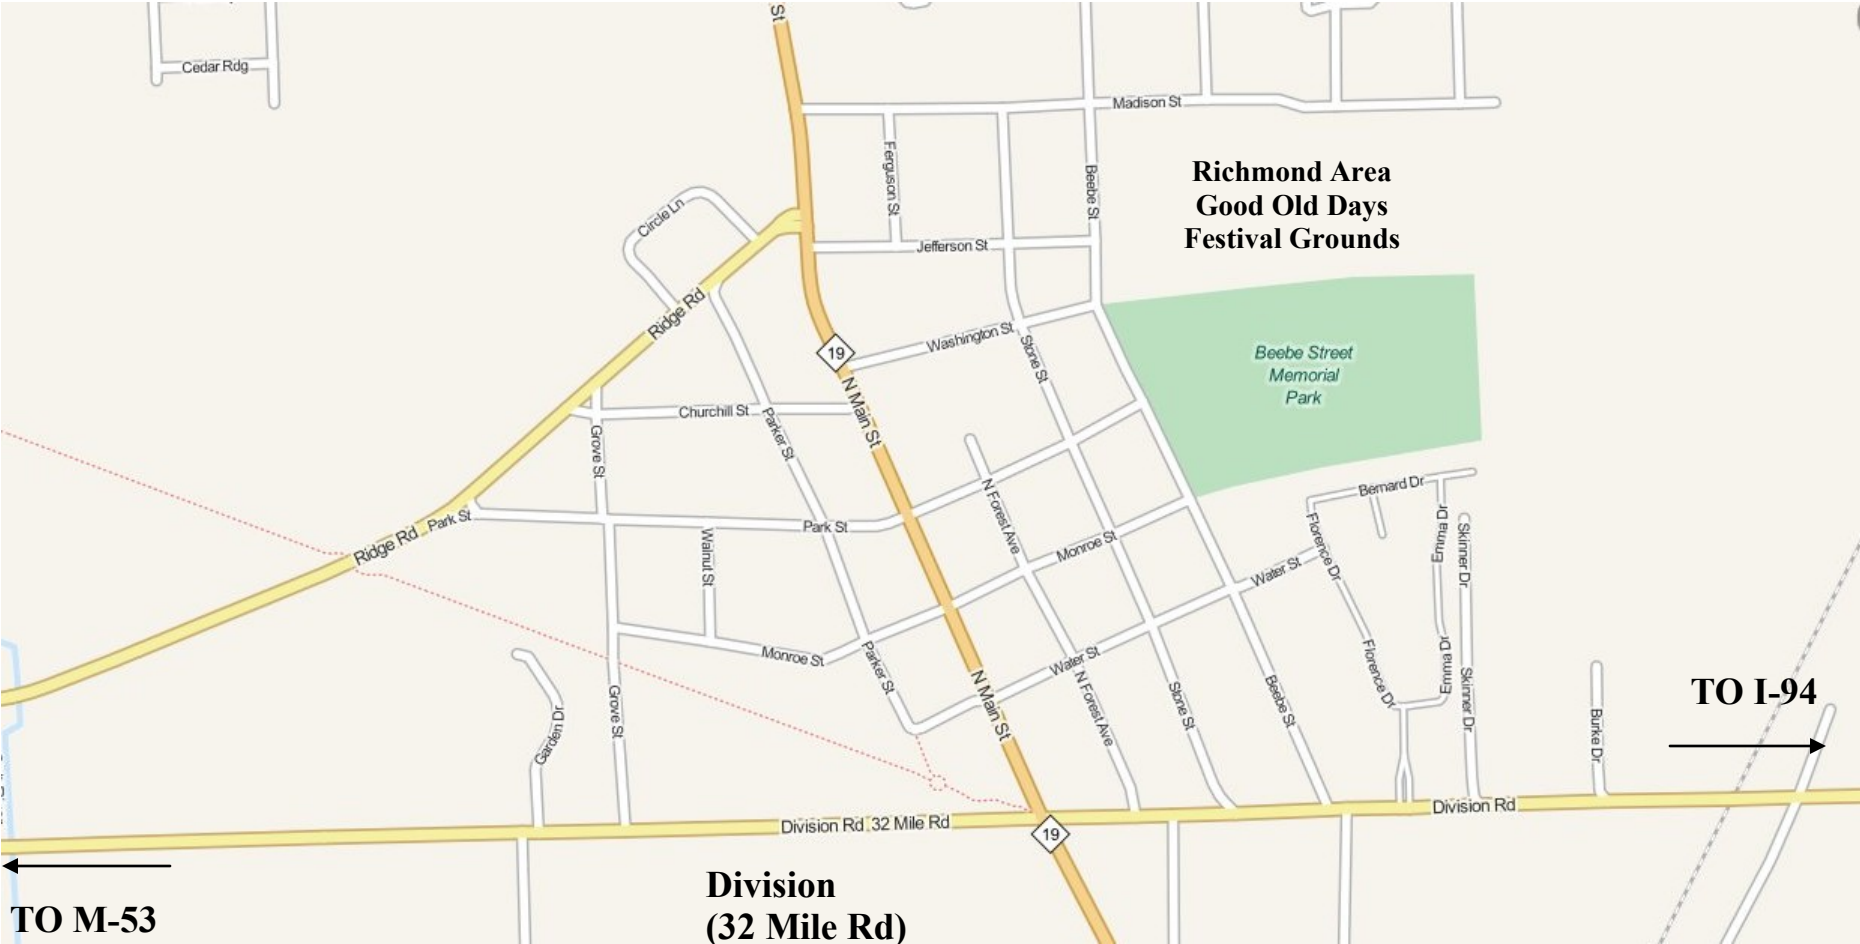

**Richmond Area  
Good Old Days  
Festival Grounds**

Beebe Street  
Memorial  
Park

**TO M-53  
ROMEO**

**Division  
(32 Mile Rd)**

**TO I-94**